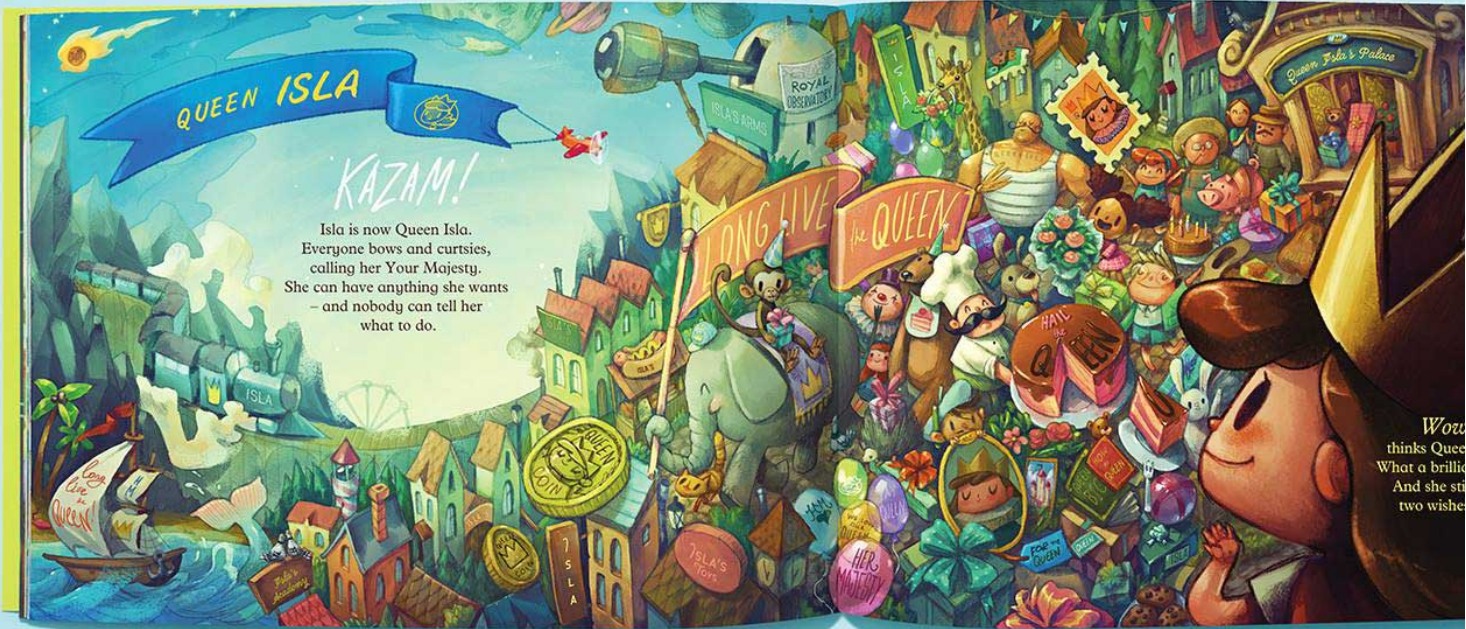

The Pasta Monster stampedes
through Queen Isla's kingdom, causing confusion . . .
. . . creating calamity . . .
. . . and crushing everything it comes across.

It's CHAOS!
Queen Isla looks around for help. But:
Princess Sunbeam screams.
Princess Sapphire scoots.
Princess Serenity skedaddles.

*The Pasta Monster
is INVINCIBLE!*

'I wish . . .' says Queen Isla,
'that my kingdom was
a playground for **princesses!**'

'Are you *sure?*'

'Sure I'm **sure!**'

Thankyou for viewing