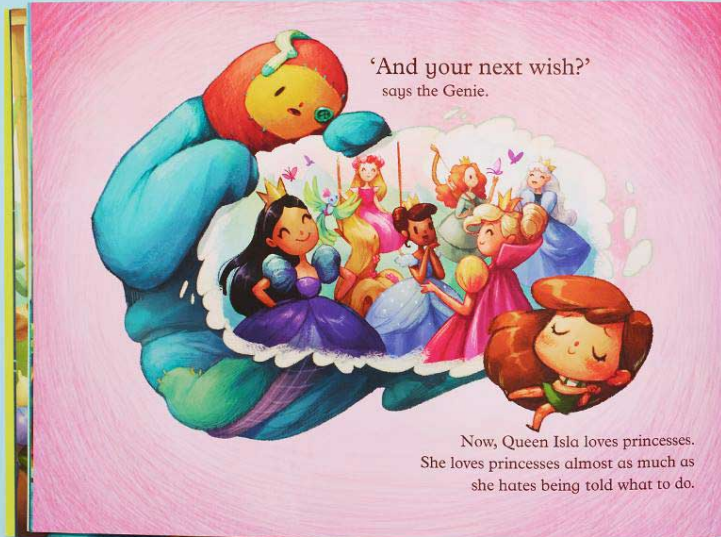

The Pasta Monster stampedes
through Queen Isla's kingdom, causing confusion . . .
. . . creating calamity . . .
. . . and crushing everything it comes across.

It's CHAOS!
Queen Isla looks around for help. But:
Princess Sunbeam screams.
Princess Sapphire scoots.
Princess Serenity skedaddles.

*The Pasta Monster
is INVINCIBLE!*

'I wish . . .' says Queen Isla,
'that my kingdom was
a playground for **princesses!**'

'Are you *sure?*'

'Sure I'm **sure!**'

Thankyou for viewing